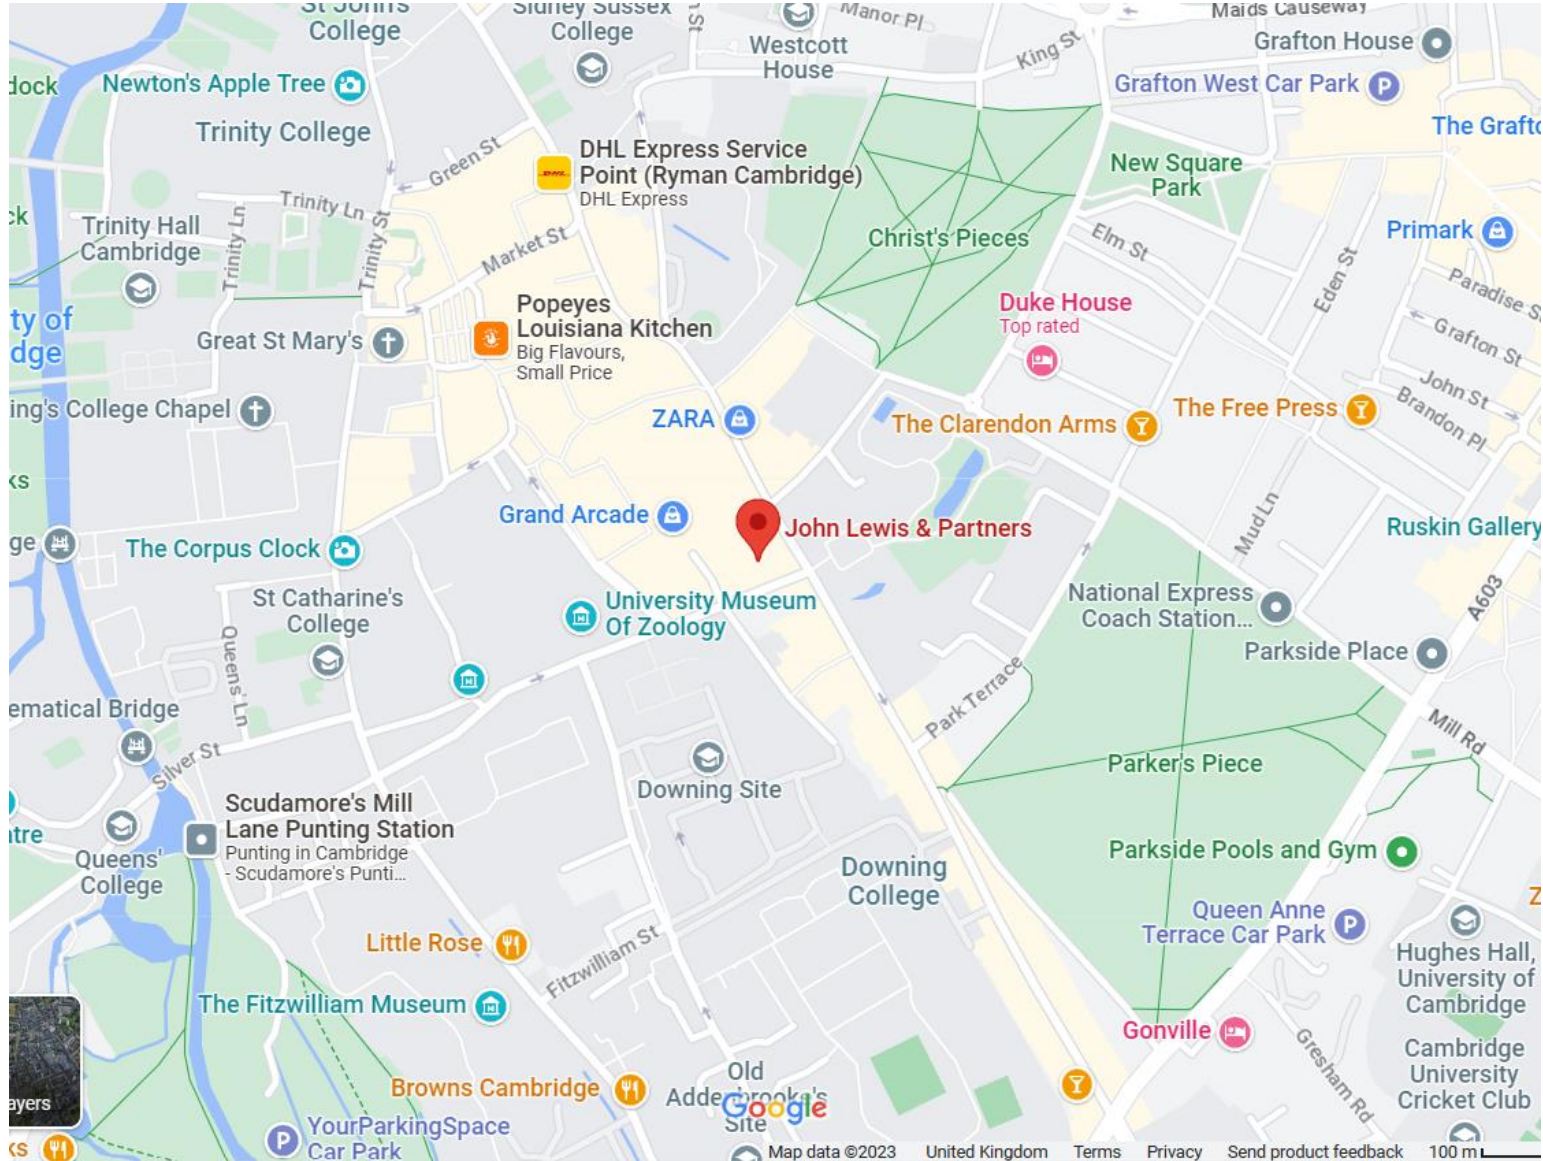

EMPC 2023: Travel to/from Central Cambridge

Coach from/to Cambridge from 10 Downing St., Cambridge CB2 3DS (outside John Lewis)